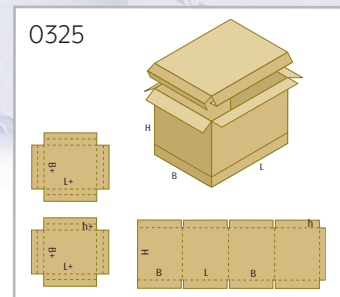

BOX STYLES: BOXER BX200

Around 100 in total

Call KOLBUS AutoBox to check the **BOXER BX200** makes the box style you need

THE HOME OF BOXMAKING

Tel. +44 (0) 1525 309309 | sales@autoboxmachinery.com | www.autoboxmachinery.com