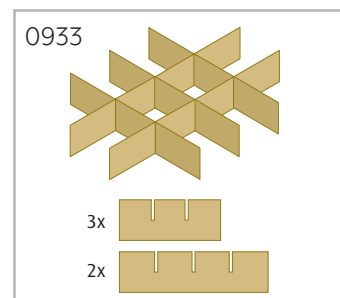

BOX STYLES: BOXER BX200

Around 100 in total

Call KOLBUS AutoBox to check the **BOXER BX200** makes the box style you need

THE HOME OF BOXMAKING

Tel. +44 (0) 1525 309309 | sales@autoboxmachinery.com | www.autoboxmachinery.com