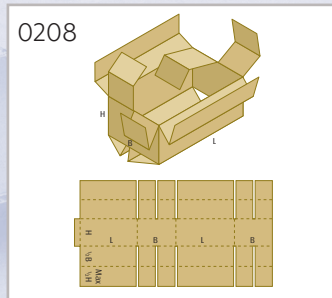

BOX STYLES: BOXER BX200

Around 100 in total

Call KOLBUS AutoBox to check the **BOXER BX200** makes the box style you need

THE HOME OF BOXMAKING

Tel. +44 (0) 1525 309309 | sales@autoboxmachinery.com | www.autoboxmachinery.com