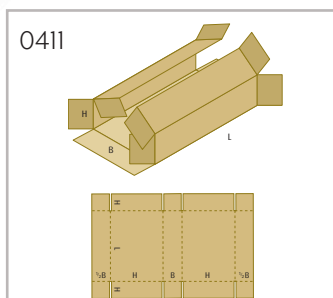

BOX STYLES: BOXER BX200

Around 100 in total

Call KOLBUS AutoBox to check the **BOXER BX200** makes the box style you need

THE HOME OF BOXMAKING

Tel. +44 (0) 1525 309309 | sales@autoboxmachinery.com | www.autoboxmachinery.com